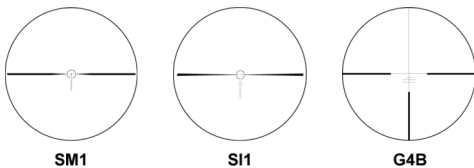

Features

2. Focal Plane

Reticle

SM1

SI1

G4B

Technical Data

Magnification	1-6	Adjustment Range (E/W)	2.2 / 2.2 m
Objective lens diameter	24 mm	Tube diameter	30 mm
Field of view	42.3 - 6.7 m/100m	Length	278 mm
Eye relief	95 mm	Weight	480 g
Diopter compensation	+2 / -3.5 dpt	Parallax adjustment	-
Twilight factor	3.1 - 12.0 DIN 58388	Reticle in focal plane	2
Impact correction per click	10 mm/100m	Illuminated	yes